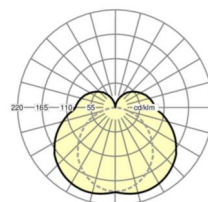

CHARACTERISTICS

Order number	16162644125
EAN number	4020863350483
Commodity code	94051190
Certification mark	IP 40, Protection class I, ENEC10 VDE, Heat filament test 850°C, F, MM, Indoor, CE
Impact resistance (IK rating)	IK02 (10°C bis 35°C)
Ambient temperatur	ta 10°C to 35°C
Warranty period	5 years
State funding programs	BEG - Federal funding for efficient buildings (valid only for Germany)

ELECTRICAL ENGINEERING

Controller	Electronic driver (1 pcs.)
System output	9W
Mains voltage	230V/50Hz
Circuit breakers (inrush current)	100 pieces/B10, 160 pieces/B16, 120 pieces/C10, 200 pieces/C16
Energy efficiency class/light source	C

LIGHTING TECHNOLOGY

Placement	LED, Colour rendering/Light colour CRI ≥ 80 / 4000K
Colour tolerance (MacAdam)	3SDCM
Nominal luminous flux	1089lm
LED service life	50000h L80/B10 (Tq 35°C)
Luminaire luminous efficiency	121lm/W

MECHANICS

Housing colour	natural anodised aluminum
Dimensions (LxWxH/DxH)	600mm x 51mm x 82mm
Weight (net)	0.9kg
Cable entry KE (X/Y)	150mm/0mm
Type of installation	Wall mounting, Furniture mounting

Dimensions

L	600 mm	Length
B	51 mm	Width
H	82 mm	Height
A1	350 mm	Mounting distance single mounting
X	150 mm	Distance cable infeed to the center of the luminaire on the X-axis
Y	0 mm	Distance cable infeed to the center of the luminaire on the Y-axis

DEEP-LINK

<https://www.regiolux.de/en/article/16162644125>

Reference	LED 1000lm 840
ηLB	100 %
Φ ↓/↑	77 % / 23 %